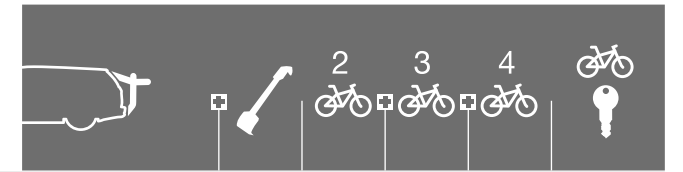

FORD

Ford Focus Active	5-t Kombi, 19-	Outway Platform	993001			x
Ford Focus	5-t Schrägheck, 19-	Outway Platform	993001			x
Ford Focus Active	5-t Schrägheck, 19-	Outway Platform	993001			x
Galaxy	5-t MPV, 95-05	BackPac 973	973-16	x	973-23	x
Galaxy	5-t MPV, 95-05	ClipOn High 9106	9111	x		x
Grand C-Max	5-t MPV, 10->	BackPac 973	973-15	x	973-23	x
Ka	3-t Schrägheck, 97-08	ClipOn High 9105		x		x
Maverick	5-t SUV, 01-07	BackPac 973	973-16	x	973-23	x
Maverick	5-t SUV, 01-07	ClipOn High 9106		x		x
Mondeo	5-t Kombi, 93-00	BackPac 973	973-16	x	973-23	x
Mondeo	5-t Kombi, 93-03	ClipOn High 9106		x		x
Scorpio	5-t Kombi, 85-98	ClipOn High 9105		x		x
Scorpio	5-t Kombi, 95-98	BackPac 973	973-16	x	973-23	x
Windstar	5-t MPV, 95-97	BackPac 973	973-15	x	973-23	x
Windstar	5-t MPV, 95-97	ClipOn High 9106	9111	x		x

HOLDEN

Zafira Tourer	5-t MPV, 12->	BackPac 973	973-16	x		x
Zafira Tourer	5-t MPV, 12->	ClipOn High 9106		x		x

HONDA

Civic	5-t Schrägheck, 01-03	ClipOn High 9105		x		x
Civic	3/5-t Schrägheck, 04-05	ClipOn High 9105		x		x
Logo	3/5-t Schrägheck, 95-02	ClipOn High 9105		x		x

HYUNDAI

Atos Prime	3/5-t Schrägheck, 04-07	ClipOn High 9106		x		x
Elantra	5-t Kombi, 96-99	BackPac 973	973-14	x	973-23	x
Elantra	5-t Kombi, 96-99	ClipOn High 9105		x		x
Getz	3/5-t Schrägheck, 02-05	ClipOn High 9105		x		x
Getz	3/5-t Schrägheck, 05-11	ClipOn High 9105	9115	x		x
H1	5-t Van, 08->	BackPac 973	973-16	x	973-23	x
i20	5-t Schrägheck, 15-	Outway Platform	993001			x
Matrix	5-t MPV, 01-10	ClipOn High 9106		x		x
Santa Fé	5-t SUV, 06-09	BackPac 973	973-16	x	973-23 973-24	x
Santa Fé	5-t SUV, 06-09	ClipOn High 9106		x		x
Santa Fé	5-t SUV, 13-18	Outway Platform	993001			x
Starex	5-t Van, 08->	BackPac 973	973-16	x	973-23	x
Terracan	5-t SUV, 01-03	ClipOn High 9106		x		x
Trajjet	5-t MPV, 00-08	BackPac 973	973-18	x	973-23 973-24	x
Tucson	5-t SUV, 04-09	ClipOn High 9106		x		x

JEEP