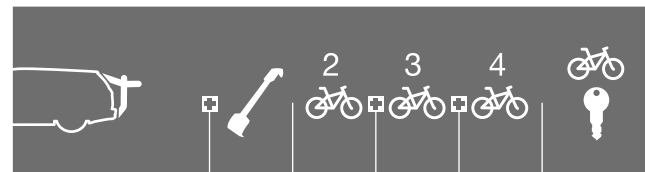

VOLKSWAGEN

Golf IV	3-t Schrägheck, 98-03	BackPac 973	973-14	x	973-23	x
Golf IV	5-t Schrägheck, 98-04	BackPac 973	973-14	x	973-23	x
Golf IV	3-t Schrägheck, 98-03	ClipOn High 9105		x		x
Golf IV	5-t Schrägheck, 98-04	ClipOn High 9105		x		x
Golf IV Variant	5-t Kombi, 99-07	BackPac 973	973-18	x	973-23	x
Golf IV Variant	5-t Kombi, 99-07	ClipOn High 9106		x		x
Golf V	3/5-t Schrägheck, 04-07	BackPac 973	973-15	x	973-23	x
Golf V	3/5-t Schrägheck, 04-07	ClipOn High 9105	9115	x		x
Golf V Variant	5-t Kombi, 07-10	BackPac 973	973-15	x	973-23	x
Golf V Variant	5-t Kombi, 07-10	ClipOn High 9106	9115	x		x
Golf VI	3/5-t Schrägheck, 08-12	BackPac 973	973-15	x		x
Golf VI	3/5-t Schrägheck, 08-12	ClipOn High 9105	9115	x		x
Golf VI Variant	5-t Kombi, 10-13	BackPac 973	973-15	x		x
Golf VI Variant	5-t Kombi, 10-13	ClipOn High 9106	9115	x		x
Golf VII	3/5-t Schrägheck, 13-19	BackPac 973	973-15	x		x
Golf VII	3/5-t Schrägheck, 13-19	ClipOn High 9105	9115	x		x
Golf VII	3/5-t Schrägheck, 13-19	Outway Platform		993001		x
Golf VII Alltrack	5-t Kombi, 15-20	BackPac 973	973-15	x	973-23	x
Golf VII Alltrack	5-t Kombi, 15-20	ClipOn High 9105	9115	x		x
Golf VII SportCombi	5-t Kombi, 13-20	BackPac 973	973-15	x	973-23	§
Golf VII SportCombi	5-t Kombi, 13-20	ClipOn High 9105	9115	x		x
Golf VII SportCombi	5-t Kombi, 13-20	Outway Platform		993001		x
Golf Plus	5-t Schrägheck, 05-14	BackPac 973	973-15	x	973-23	x
Golf Plus	5-t Schrägheck, 05-14	ClipOn High 9106		x		x
Lupo	3-t Schrägheck, 97-05	ClipOn High 9105		x		x
MultiVan (T5)	4-t Bus, 03-15	BackPac 973	973-18	x	973-23	973-24
MultiVan (T6)	4-t Bus, 15->	BackPac 973	973-18	x	973-23	973-24
PanAmericana (T5)	4-t Bus, 10-15	BackPac 973	973-18	x	973-23	973-24
Passat Variant (B3/B4)	5-t Kombi, 88-96	BackPac 973	973-16	x	973-23	973-24
Passat Variant (B3/B4)	5-t Kombi, 88-96	ClipOn High 9105		x		x
Passat Variant (B5)	5-t Kombi, 97-04	BackPac 973	973-19	x	973-23	973-24
Passat Variant (B5/B5.5)	5-t Kombi, 97-04	ClipOn High 9106		x		x
Passat Variant (B6)	5-t Kombi, 05-09	BackPac 973	973-19	x	973-23	x
Passat Variant (B6)	5-t Kombi, 05-09	ClipOn High 9106		x		x
Passat Variant (B7)	5-t Kombi, 10-14	BackPac 973	973-15	x	973-23	x
Passat Variant (B7)	5-t Kombi, 10-14	ClipOn High 9106		x		x
Passat Variant (B8)	5-t Kombi, 15-	Outway Platform		993001		x
Passat Alltrack (B7)	5-t Kombi, 12-14	BackPac 973	973-15	x	973-23	x
Passat Alltrack (B7)	5-t Kombi, 12-14	ClipOn High 9106		x		x
Passat Alltrack (B8)	5-t Kombi, 15-	Outway Platform		993001		x
Polo (Mk III)	3/5-t Schrägheck, 95-01	ClipOn High 9105		x		x
Polo Variant (Mk III)	5-t Kombi, 96-01	BackPac 973	973-18	x	973-23	x
Polo Variant (Mk III)	5-t Kombi, 96-01	ClipOn High 9105		x		x
Polo (Mk IV)	3/5-t Schrägheck, 02-09	ClipOn High 9105		x		x
Polo (Mk V)	3/5-t Schrägheck, 10-17	ClipOn High 9105		x		x
Polo (Mk V)	3/5-t Schrägheck, 10-18	Outway Platform		993001		x
Polo (Mk VI)	5-t Schrägheck, 18-	Outway Platform		993001		x
Sharan (Mk I)	5-t MPV, 96-09	BackPac 973	973-16	x	973-23	x
Sharan (Mk I)	5-t MPV, 96-09	ClipOn High 9106	9111	x		x
Sharan (Mk II)	5-t MPV, 10->	BackPac 973	973-15	x	973-23	x
Sharan (Mk II)	5-t MPV, 10-15	ClipOn High 9106		x		x
Sharan (Mk II)	5-t MPV, 10-15	Outway Platform		993001		x
T-Cross	5-t SUV, 19-	Outway Platform		993001		x
Tiguan Allspace	5-t SUV, 18->	BackPac 973	973-17	x	973-23	x
Tiguan (MK II)	5-t SUV, 16->	BackPac 973	973-17	x	973-23	x
Touran	5-t MPV, 03-09	BackPac 973	973-18	x	973-23	973-24
Touran	5-t MPV, 03-09	ClipOn High 9106	9115	x		x
Touran	5-t MPV, 10-15	BackPac 973	973-15	x	973-23	x
Touran	5-t MPV, 10-15	ClipOn High 9106		x		x
Transporter (T4)	4-t Van, 91-02	BackPac 973	973-18	x	973-23	973-24
Transporter (T5)	4-t Van, 03-15	BackPac 973	973-18	x	973-23	973-24