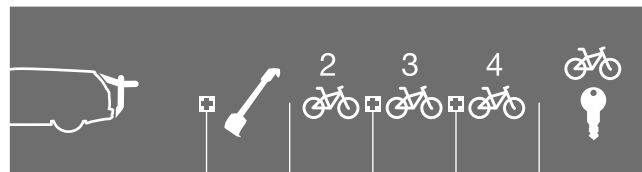

SKODA

Fabia (Mk I)	5-t Schrägheck, 00-07	ClipOn High 9105		x		x
Fabia (Mk I)	5-t Kombi, 00-07	ClipOn High 9106		x		x
Fabia (Mk II)	5-t Schrägheck, 07-14	ClipOn High 9106		x		x
Fabia (NJ)	5-t Schrägheck, 15-	Outway Platform	993001			x
Felicia	5-t Kombi, 96-01	ClipOn High 9106		x		x
Felicia	5-t Schrägheck, 94-01	ClipOn High 9106		x		x
Kamiq	5-t SUV, 19-	Outway Platform	993001			x
Karoq	5-t SUV, 18-	Outway Platform	993001			x
Kodiaq	5-t SUV, 17-	BackPac 973	973-16	x		x
Kodiaq	5-t SUV, 17-	Outway Platform	993001			x
Octavia	5-t Kombi, 98-04	BackPac 973	973-15	x	973-23	x
Octavia	5-t Kombi, 98-04	ClipOn High 9105		x		x
Octavia	5-t Kombi, 20-	Outway Platform	993001			x
Octavia Scout (Mk III)	5-t Kombi, 14-20	ClipOn High 9105	9115	x		x
Rapid Spaceback	5-t Schrägheck, 14->	BackPac 973	973-17	x	973-23	x
Rapid Spaceback	5-t Schrägheck, 14->	ClipOn High 9106		x		x
Superb	5-t Kombi, 09-15	ClipOn High 9106	9115	x		x
Superb	5-t Kombi, 09-15	Outway Platform	993001			x
Superb	5-t Kombi, 15-	Outway Platform	993001			x
Superb Alldrive	5-t Kombi, 12-15	ClipOn High 9106	9115	x		x

SSANGYONG

Musso	5-t SUV, 95-05	ClipOn High 9106		x		x

SUBARU

Forester	5-t SUV, 03-07	BackPac 973	973-18	x	973-23	x
Forester	5-t SUV, 03-07	ClipOn High 9106		x		x
Forester	5-t SUV, 08-12	BackPac 973	973-16	x	973-23	x
Forester	5-t SUV, 08-12	ClipOn High 9106		x		x
Impreza	5-t Kombi, 93-04	ClipOn High 9106		x		x
Impreza	5-t Schrägheck, 12-16	BackPac 973	973-16	x		x
Impreza	5-t Schrägheck, 12-16	ClipOn High 9105		x		x
Legacy	5-t Kombi, 89-93	BackPac 973	973-16	x	973-23	x
Legacy II	5-t Kombi, 94-02	BackPac 973	973-16	x	973-23	x
Legacy II	5-t Kombi, 94-02	ClipOn High 9106		x		x
Legacy V	5-t Kombi, 09-14	ClipOn High 9106		x		x
Outback	5-t Kombi, 94-02	ClipOn High 9106		x		x
Outback	5-t Kombi, 10-14	ClipOn High 9106		x		x
XV	5-t SUV, 12-16	BackPac 973	973-16	x		x
XV	5-t SUV, 12-16	ClipOn High 9105		x		x

SUZUKI

Alto	3/5-t Schrägheck, 94-01	ClipOn High 9105		x		x
Baleno	5-t Kombi, 96-02	ClipOn High 9105		x		x
Liana	5-t Schrägheck, 01-07	ClipOn High 9106		x		x
Swift	3/5-t Schrägheck, 05-09	ClipOn High 9105		x		x
SX4	5-t Schrägheck, 06->	ClipOn High 9105		x		x
Wagon R+	5-t MPV, 99-03	BackPac 973	973-18	x	973-23	x
Wagon R+	5-t MPV, 99-03	ClipOn High 9106		x		x

TOYOTA

Avensis	5-t Kombi, 98-02	BackPac 973	973-16	x	973-23	x
Avensis	5-t Kombi, 98-02	ClipOn High 9106		x		x
Avensis Verso	5-t MPV, 01-03	BackPac 973	973-16	x	973-23	x
Avensis Verso	5-t MPV, 01-03	ClipOn High 9106		x		x
C-HR	5-t SUV, 16->	Outway Platform	993001			x
Camry	5-t Kombi, 92-96	BackPac 973	973-14	x	973-23	x
Carina E	5-t Kombi, 94-97	BackPac 973	973-16	x	973-23	x
Corolla	5-t Kombi, 88-92	ClipOn High 9106		x		x
Corolla	5-t Kombi, 93-97	BackPac 973	973-17	x	973-23	x
Corolla	5-t Kombi, 93-04	ClipOn High 9106		x		x
Corolla	5-t Kombi, 02-04	BackPac 973	973-15	x	973-23	x

TOYOTA