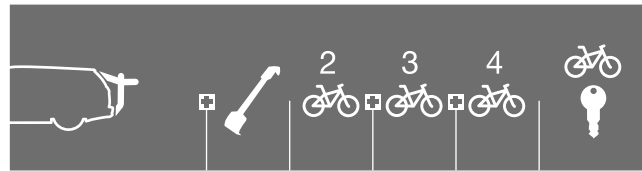

JEEP

Cherokee	5-t SUV, 98-01	BackPac 973	973-16	x	973-23	x
Cherokee	5-t SUV, 98-01	ClipOn High 9106		x		x
Commander	5-t SUV, 06-10	ClipOn High 9106		x		x
Grand Cherokee	5-t SUV, 93-98	BackPac 973	973-16	x	973-23	x
Grand Cherokee	5-t SUV, 99-04	BackPac 973	973-16	x	973-23	x
Grand Cherokee	5-t SUV, 99-04	ClipOn High 9106		x		x
Grand Cherokee	5-t SUV, 05-10	BackPac 973	973-17	x	973-23	x
Grand Cherokee	5-t SUV, 05-10	ClipOn High 9106		x		x

KIA

Carens	5-t MPV, 02-06	BackPac 973	973-16	x	973-23	x
Carens	5-t MPV, 02-06	ClipOn High 9106		x		x
Carens	5-t MPV, 07-12	BackPac 973	973-15	x	973-23	x
Carens	5-t MPV, 07-12	ClipOn High 9106	9115	x		x
Carnival I	5-t MPV, 98-01	BackPac 973	973-17	x	973-23	x
Carnival I	5-t MPV, 98-05	ClipOn High 9106	9111	x		x
Carnival I	5-t MPV, 02-05	BackPac 973	973-16	x	973-23	x
Carnival II	5-t MPV, 06-14	BackPac 973	973-15	x	973-23	x
Carnival II	5-t MPV, 06-14	ClipOn High 9106	9111	x		x

KIA

Cee'd	5-t Schrägheck, 07-11	ClipOn High 9105	9115	x		x
Cerato	5-t Schrägheck, 04-09	ClipOn High 9105		x		x
Niro	5-t SUV, 16->	Outway Platform	993001			x
Picanto	5-t Schrägheck, 04-10	ClipOn High 9105		x		x
Pregio	5-t Van, 01-04	BackPac 973	973-18	x	973-23	x
Pride	3/5-t Schrägheck, 95-00	BackPac 973	973-15	x	973-23	x
Pride	3/5-t Schrägheck, 95-00	ClipOn High 9105		x		x
Rio (Mk I)	5-t Kombi, 02-04	ClipOn High 9105		x		x
Rio (Mk II)	5-t Schrägheck, 05-11	ClipOn High 9105		x		x
Rio (Mk III)	3/5-t Schrägheck 12-17	ClipOn High 9105	9115	x		x
Sorento	5-t SUV, 02-08	BackPac 973	973-17	x	973-23	x
Sorento	5-t SUV, 02-08	ClipOn High 9106		x		x
Sportage (Mk I)	5-t SUV, 94-03	ClipOn High 9106		x		x
Sportage (Mk II)	5-t SUV, 04-10	ClipOn High 9106	9115	x		x
Sportage (Mk III)	5-t SUV, 10-16	ClipOn High 9106		x		x
Venga	5-t Schrägheck, 10->	ClipOn High 9106		x		x
Xceed	5-t SUV, 20-	Outway Platform	993001			x

LANCIA

Ypsilon	3-t Schrägheck, 96-02	ClipOn High 9105		x		x
Zeta	5-t MPV, 94-02	BackPac 973	973-16	x		x
Zeta	5-t MPV, 94-02	ClipOn High 9106	9111	x		x

LEXUS

RX 300	5-t SUV, 98-03	ClipOn High 9106		x		x

MAZDA

2	5-t Schrägheck, 02-07	ClipOn High 9106		x		x
5	5-t MPV, 11-16	BackPac 973	973-15	x	973-23	x
5	5-t MPV, 11-16	ClipOn High 9106		x		x
6 (Mk I)	5-t Kombi, 02-07	BackPac 973	973-17	x	973-23	x
6 (Mk I)	5-t Kombi, 02-07	ClipOn High 9106		x		x
121	3/5-t Schrägheck, 96-03	ClipOn High 9105		x		x
323 F	5-t Schrägheck, 98-00	ClipOn High 9105		x		x
CX-7	5-t SUV, 07-09	BackPac 973	973-17	x	973-23	x
Demio	5-t MPV, 96-02	BackPac 973	973-15	x	973-23	x
Demio	5-t MPV, 96-02	ClipOn High 9106		x		x
MPV	5-t MPV, 99-06	BackPac 973	973-15	x	973-23 973-24	x
MPV	5-t MPV, 99-06	ClipOn High 9106	9111	x		x
Tribute	5-t SUV, 00-06	ClipOn High 9106		x		x

MERCEDES BENZ

A-Class (W169)	3/5-t Schrägheck, 04-12	BackPac 973	973-18	x	973-23	x
A-Class (W169)	3/5-t Schrägheck, 04-12	ClipOn High 9106		x		x
A-Class (W177)	5-t Schrägheck, 18-	Outway Platform	993001			x
B-Class (W245)	5-t Schrägheck, 05-11	BackPac 973	973-15	x	973-23	x
B-Class (W245)	5-t Schrägheck, 05-11	ClipOn High 9106		x		x
C-Class (W202)	5-t Kombi, 93-99	ClipOn High 9105		x		x
C-Class (W204)	5-t Kombi, 07-14	BackPac 973	973-15	x	973-23	x
C-Class (W204)	5-t Kombi, 07-14	ClipOn High 9105		x		x
C-Class (S205)	5-t Kombi, 15	Outway Platform	993001			x
E-Class (S213)	5-t Kombi, 16-	Outway Platform	993001			x
M-Class (W163)	5-t SUV, 98-01	BackPac 973	973-16	x	973-23 973-24	x
M-Class (W164)	5-t SUV, 05-11	BackPac 973	973-15	x	973-23	x
M-Class (W164)	5-t SUV, 05-11	ClipOn High 9106		x		x
R-Class (W251)	5-t Kombi, 06-13	BackPac 973	973-19	x	973-23	x
R-Class (W251)	5-t Kombi, 06-13	ClipOn High 9106		x		x
V-Class (W638)	5-t MPV, 97-03	BackPac 973	973-16	x	973-23	x
V-Class (W447)	5-t MPV, 15->	BackPac 973	973-18	x	973-23 973-24	x
Vito (W638)	4/5-t MPV, 96-03	BackPac 973	973-16	x	973-23 973-24	x
Vito (W447)	4-t MPV, 15->	BackPac 973	973-18	x	973-23 973-24	x