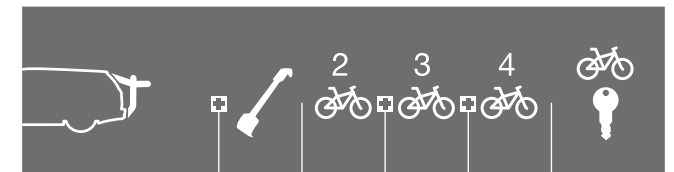

Corolla	3/5-t Schrägheck, 02-04	ClipOn High 9105		x		x
Corolla	5-t Kombi, 04-08	BackPac 973	973-15	x	973-23	x
Corolla	3/5-t Schrägheck, 05-06	ClipOn High 9106		x		x
Corolla Verso	5-t MPV, 04-08	BackPac 973	973-15	x		x
ProAce Verso	5-t Bus, 16-	BackPac 973	973-18	x	973-23	x
Picnic	5-t MPV, 97-06	BackPac 973	973-16	x	973-23 973-24	x
Picnic	5-t MPV, 97-06	ClipOn High 9106		x		x
Previa	5-t MPV, 90-99	BackPac 973	973-17	x	973-23	x
Verso	5-t MPV, 09-	Outway Platform		993001		x
Yaris (Mk I)	3/5-t Schrägheck, 04-05	ClipOn High 9105		x		x
Yaris (Mk II)	3/5-t Schrägheck, 05-11	ClipOn High 9105		x		x
Yaris (Mk III)	3/5-t Schrägheck, 12-20	ClipOn High 9105		x		x
Yaris (Mk III)	3/5-t Schrägheck, 12-20	Outway Platform		993001		x

VAUXHALL

Agila	5-t MPV, 00-07	ClipOn High 9106		x		x
Astra	5-t Kombi, 92-97	BackPac 973	973-19	x	973-23	x
Astra	5-t Kombi, 92-97	ClipOn High 9106		x		x
Astra	3/5-t Schrägheck, 92-97	ClipOn High 9106		x		x
Astra	5-t Kombi, 02-03	BackPac 973	973-19	x	973-23	x
Astra	5-t Kombi, 04-09	BackPac 973	973-15	x	973-23	x
Astra	5-t Kombi, 04-09	ClipOn High 9106		x		x
Astra	5-t Schrägheck, 04-09	ClipOn High 9105	9115	x		x
Astra SportsTourer	5-t Kombi, 10-15	BackPac 973	973-15	x		x
Corsa (B)	3/5-t Schrägheck, 93-00	ClipOn High 9105		x		x
Corsa (D)	3/5-t Schrägheck, 06-14	ClipOn High 9105	9115	x		x
Meriva	5-t MPV, 10-17	BackPac 973	973-15	x	973-23	x
Meriva	5-t MPV, 10-17	ClipOn High 9106		x		x
Omega	5-t Kombi, 94-03	BackPac 973	973-16	x	973-23	x
Omega	5-t Kombi, 94-03	ClipOn High 9106		x		x
Sintra	5-t MPV, 96-99	BackPac 973	973-16	x	973-23	x
Vectra	5-t Kombi, 96-02	BackPac 973	973-18	x		x
Vectra	5-t Kombi, 03-08	BackPac 973	973-16	x	973-23	x
Vectra	5-t Kombi, 03-08	ClipOn High 9106	9115	x		x
Zafira	5-t MPV, 98-11	BackPac 973	973-16	x	973-23	x
Zafira Family	5-t MPV, 11-14	BackPac 973	973-16	x	973-23	x
Zafira Tourer	5-t MPV, 12->	BackPac 973	973-16	x		x
Zafira Tourer	5-t MPV, 12->	ClipOn High 9106		x		x

VOLKSWAGEN