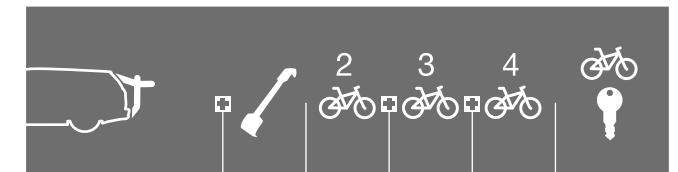

Transporter (T6/T6.1)	4-t Van/Bus, 15->	BackPac 973	973-18	x	973-23	973-24	x
Transporter (T6/T6.1)	4-t Van/Bus, 15->	WanderWay 911		911001	911600	911700	x
Transporter (T6/T6.1)	4-t Van/Bus, 15->	WanderWay 911		911001	911600	911700	x

VOLVO

940	5-t Kombi, 90-98	ClipOn High 9106	9110	x			x
740	5-t Kombi, 82-92	BackPac 973	973-18	x	973-23	973-24	x
760	5-t Kombi, 82-90	BackPac 973	973-18	x	973-23	973-24	x
940/960	5-t Kombi, 90-98	BackPac 973	973-18	x	973-23	973-24	x
V40	5-t Kombi, 96-99	ClipOn High 9105		x			x
V40	5-t Schrägheck, 13-19	Outway Platform		993001			x
V40 Cross Country	5-t Schrägheck, 13-19	Outway Platform		993001			x
V40	5-t Kombi, 00-04	ClipOn High 9105		x			x
V60	5-t Kombi, 11-18	Outway Platform		993001			x
XC60	5-t SUV, 09-17	Outway Platform		993001			x
XC60	5-t SUV, 17-	Outway Platform		993001			x
XC70	5-t Kombi, 08-16	Outway Platform		993001			x